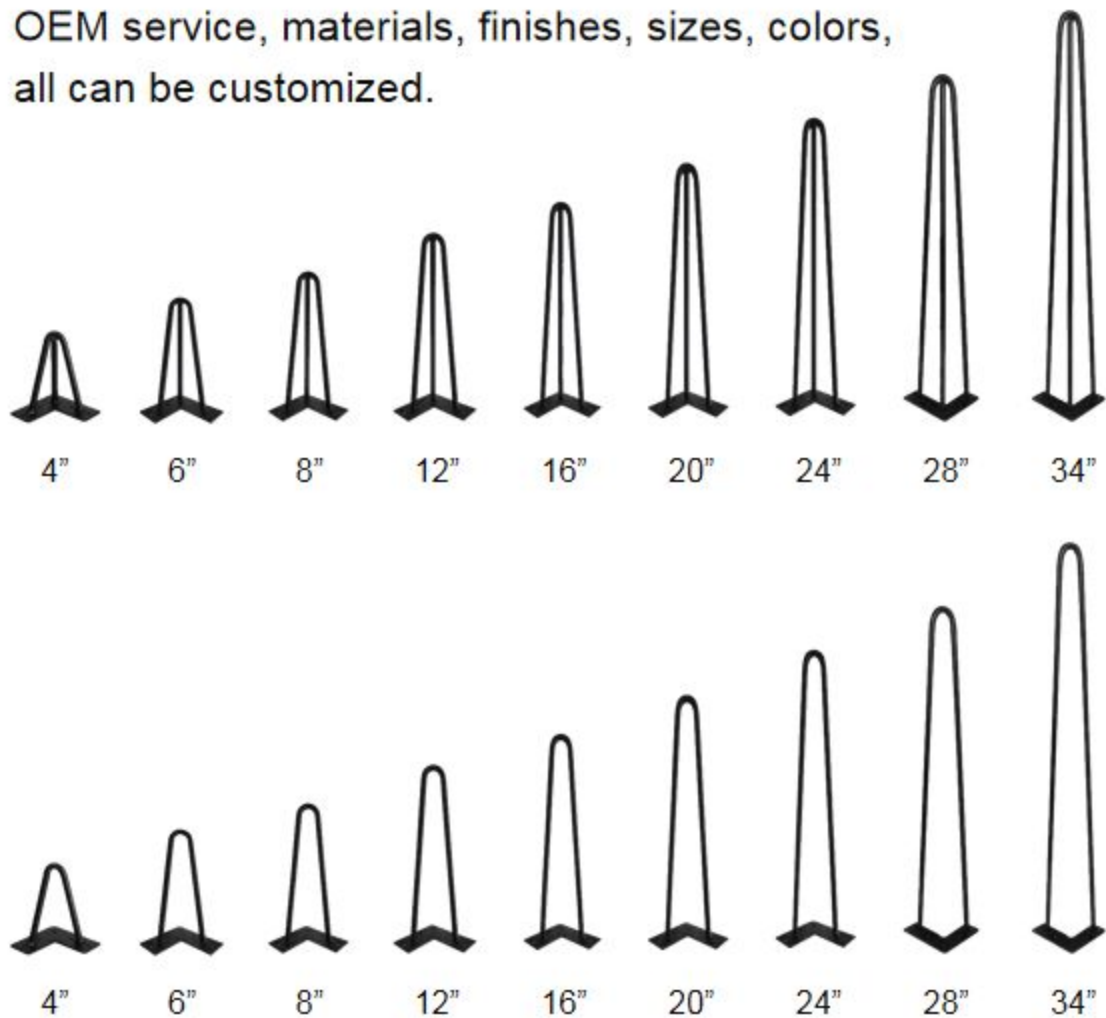

TS2211

Tube: 50mm*6mm

Size: 430*400mm

Hairpin Legs

OEM service, materials, finishes, sizes, colors, all can be customized.

Hairpin Legs

A variety of colors are available.

- COPPER
- CHROME
- SILVER
- RAW STEEL
- CLEAR COAT
- BLACK
- PASTEL GREEN
- DUCK EGG
- YELLOW
- WHITE
- RED
- ORANGE