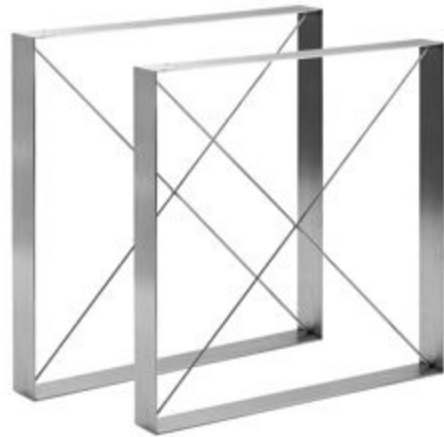

Steel plate:150*4mm

Finished: Brushed

TF1026

Size:W610/450*H510mm

Tube:30*1.5mm

Steel Plate:127*4mm

Finished: Brushed

TF1027